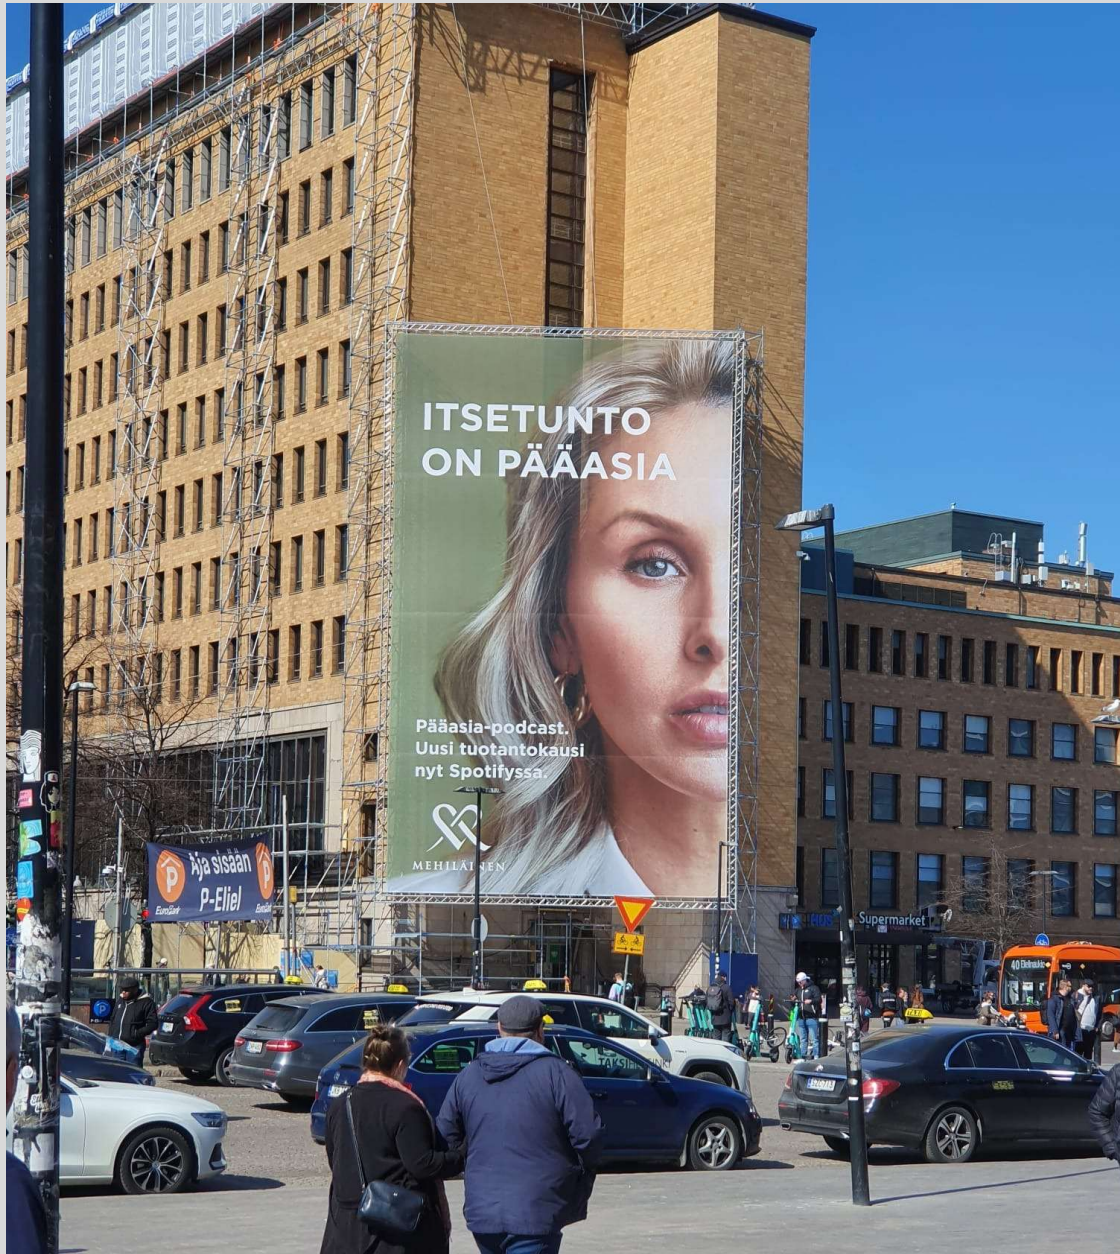

Material instructions

ulconna.com

- Width 12,2 m / height: 20,2 m
- cmyk-colors
- pdf, tif
- vectorized fonts (create outlines)
- no bleeds or cutting marks
- scale 1:1 or scaled 1:10
- let us know, if you use overprint-setting
-
- Deliver print files to production@ulconna.com